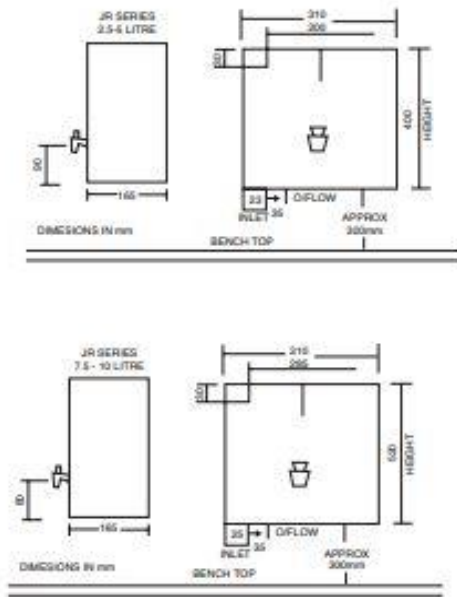

# ECONOMY JR SERIES

**WALL MOUNTED WITH A REMOVABLE FRONT COVER AND IS SIMPLE TO SERVICE IF REQUIRED**

- Wall mounted.
- White coloured case.
- 2.5 - 10 litre.

**SPECIFICATIONS**

**1 CUP (200ML CUPS)**

Model No.	Capacity Litres	No. of Cups	Cups/ Hr Recovery	Rating Kw	Height	Width	Depth
JR2.5	2.5	14	110	2.4	400	310	165
JR5	5	25	110	2.4	400	310	165
JR7.5	7.5	38	110	2.4	520	310	165
JR10	10	50	110	2.4	520	310	165